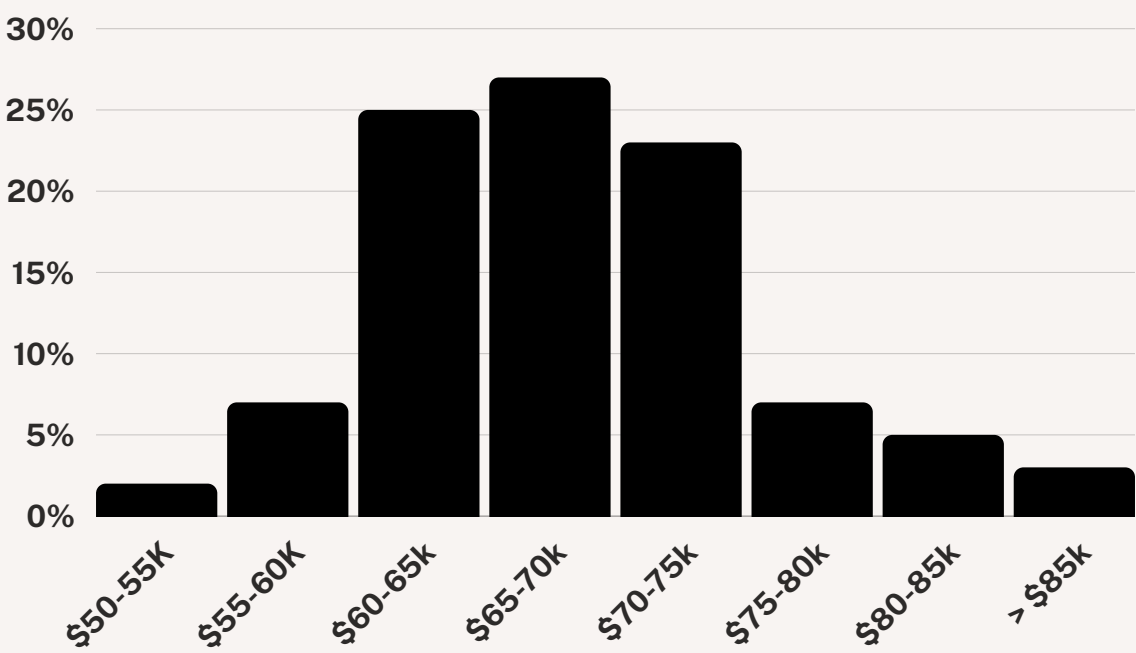

# 1ST JOB AFTER MSW GRAD SURVEY

**50%**  
Response Rate

MACRO, MACRO/CLINICAL

**10%**

CLINICAL, CLINICAL/MACRO

**90%**

## STARTING FULL-TIME SALARY

Average salary for grads is \$67-\$72k

Over 48% of grads learned of jobs from field placement agency

Over 38% received starting salaries of \$70k+

### Time to Accepting Job Offer

51%	Prior to Grad
23%	W/in 1 Month
11%	W/in 2 Months
9%	W/in 3 Months
5%	W/in 4-5 Months

Over 23% grads received hiring bonuses ranging from \$1,000 to \$15,000

Over 74% of jobs require LMSW exam passage