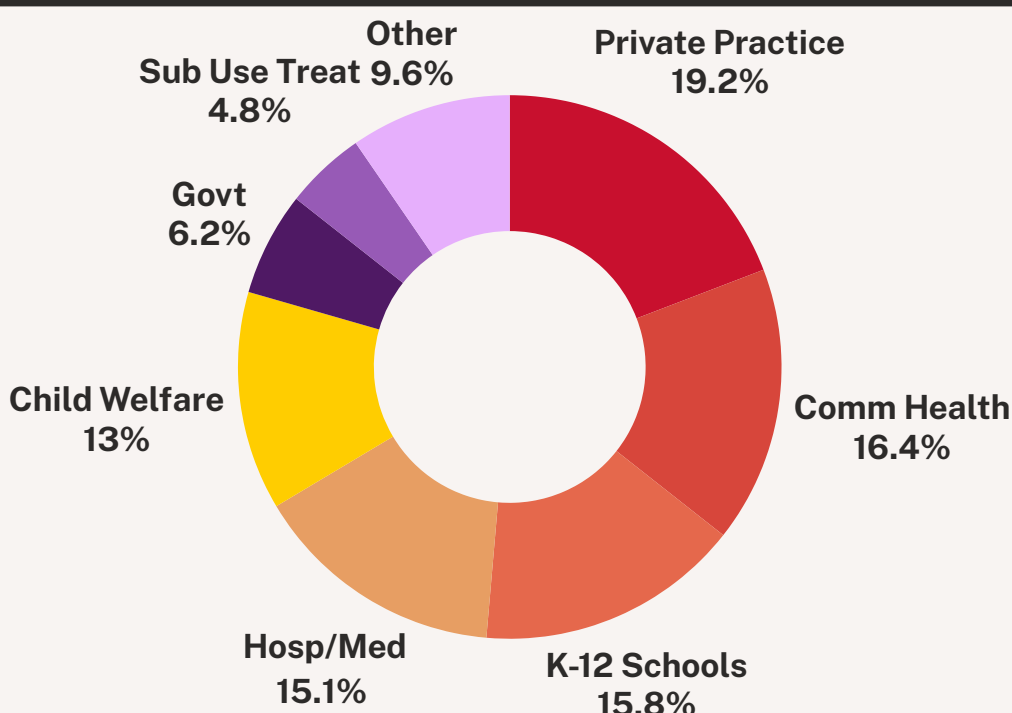

### Time to Accepting Job Offer

51%	Prior to Grad
23%	W/in 1 Month
11%	W/in 2 Months
9%	W/in 3 Months
5%	W/in 4-5 Months

Over 23% grads received hiring bonuses ranging from \$1,000 to \$15,000

Over 74% of jobs require LMSW exam passage

**121 OUT OF 122 RESPONDENTS PASSED LMSW EXAM 1ST TRY**

32 still plan to take exam  
3 may not take exam

**WHERE GRADS WORK**